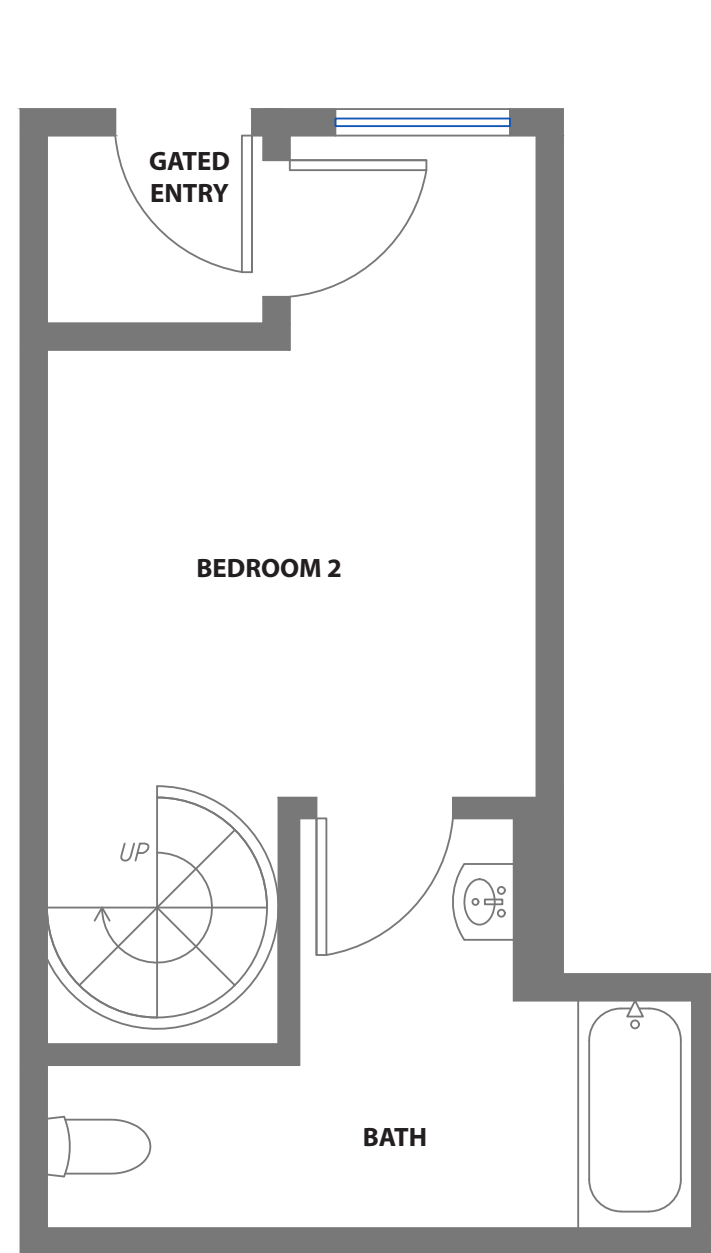

761 TEHAMA STREET, #2

SAN FRANCISCO, CALIFORNIA

LOWER LEVEL

MAIN LEVEL

LOFT LEVEL