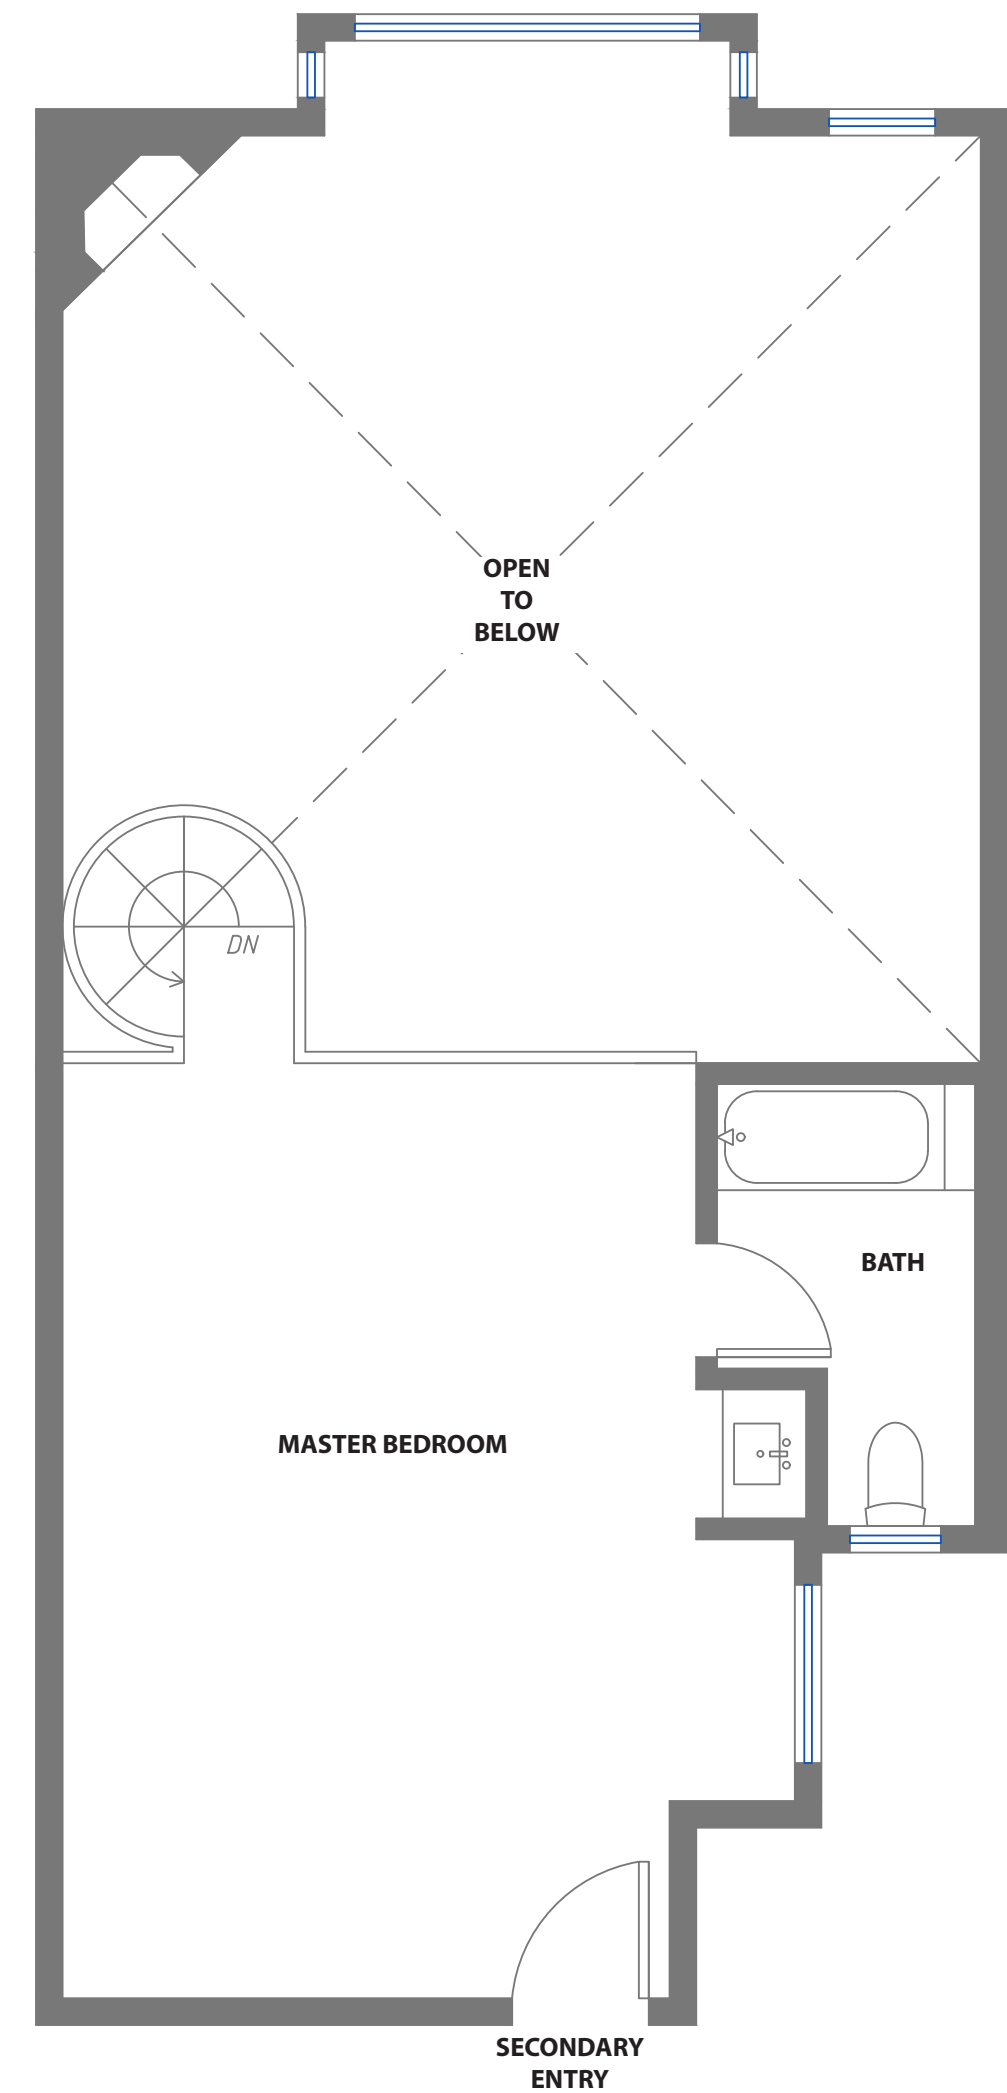

761 TEHAMA STREET, #2

SAN FRANCISCO, CALIFORNIA

LOWER LEVEL

MAIN LEVEL

LOFT LEVEL