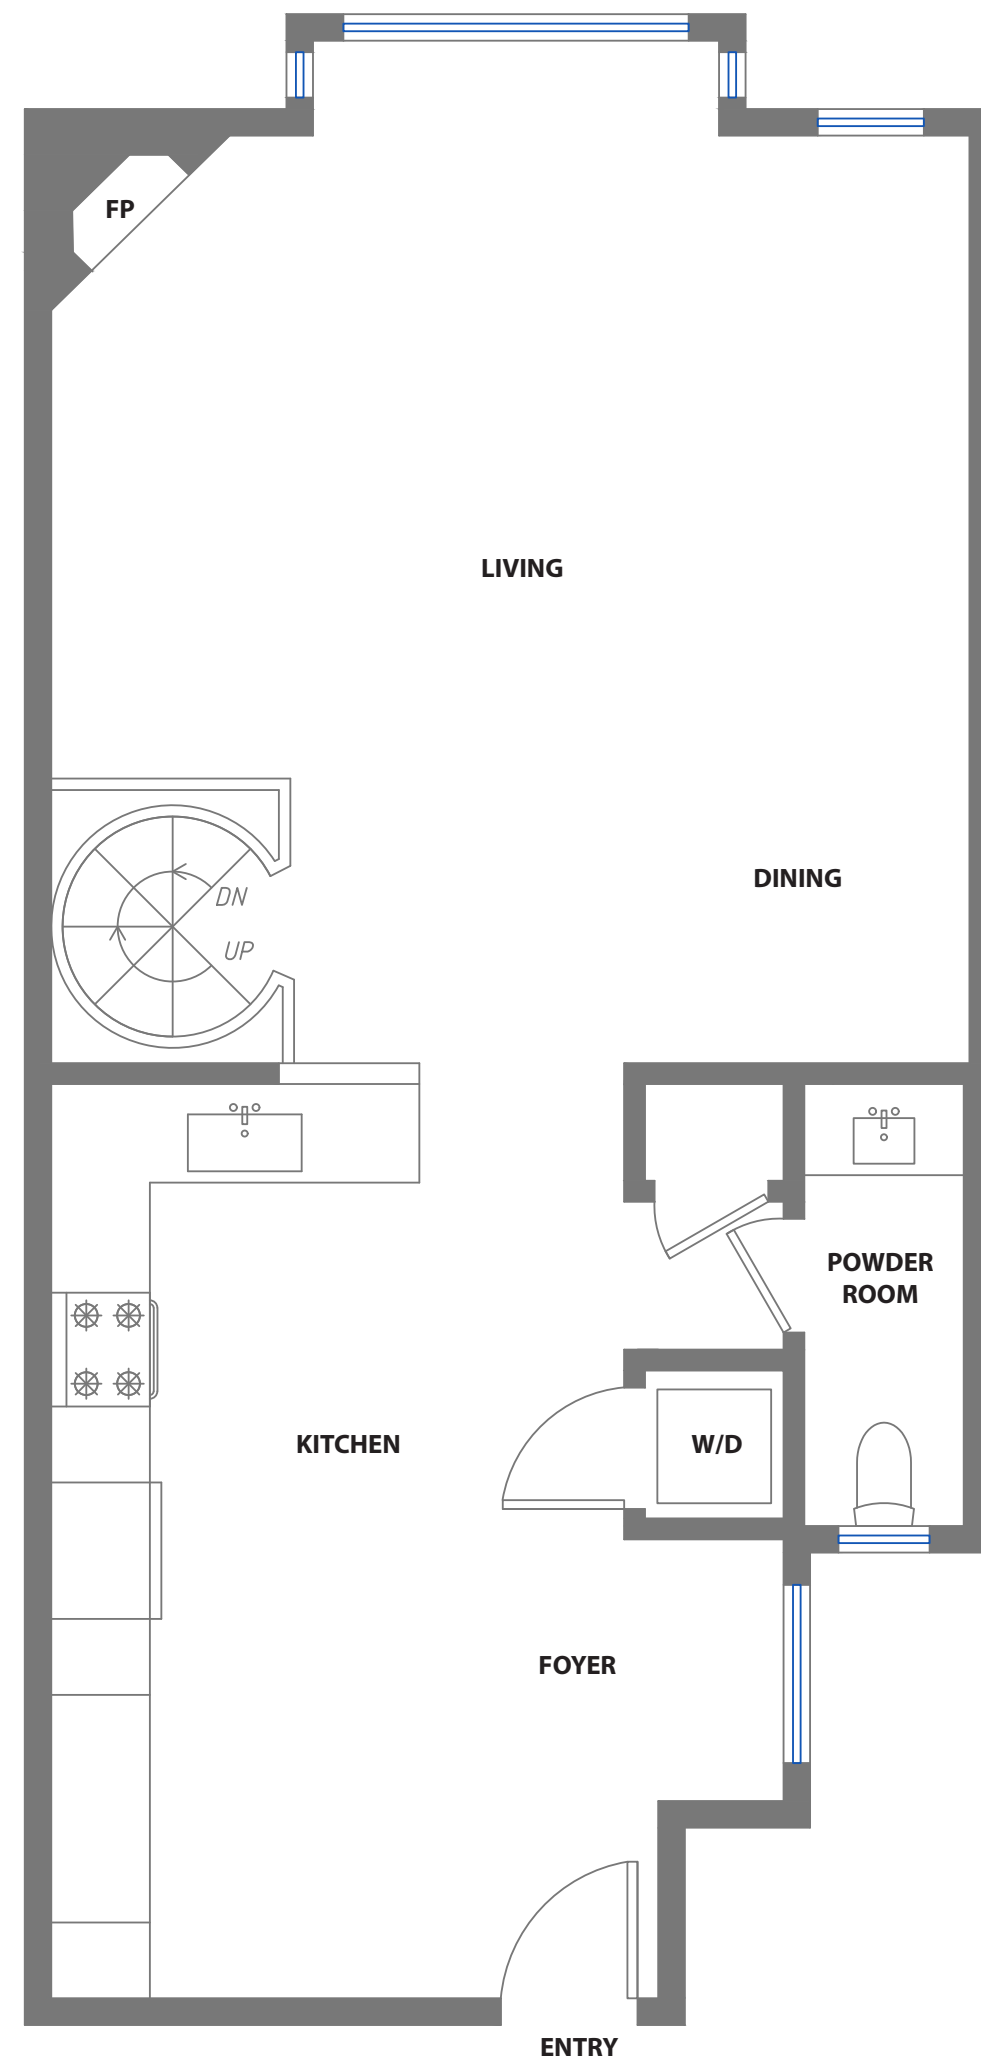

761 TEHAMA STREET, #2

SAN FRANCISCO, CALIFORNIA

LOWER LEVEL

MAIN LEVEL

LOFT LEVEL